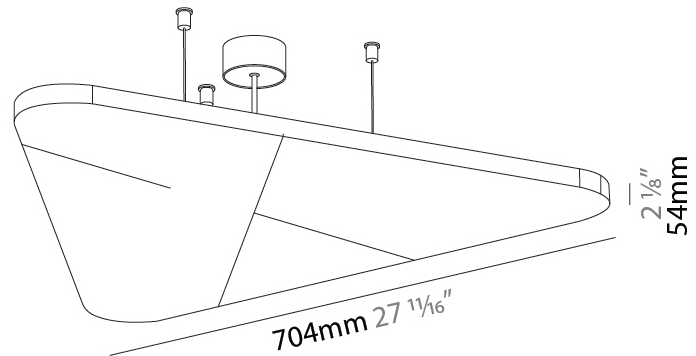

GENERAL

Series: Victory Acoustic Light Panel
Brand: Prolicht
Division: Architectural
Mounting Type: Suspension
Mounting Location: Ceiling
Subcategory: Acoustic

PHYSICAL

Shape: Abstract
Length (mm): 792
Length (in): 31 ³/₁₆
Width (mm): 704
Width (in): 27 ¹¹/₁₆
Height (mm): 54
Height (in): 2 ¹/₈
Light Distribution: Indirect
Fixture Finish: SSR / BKV / CWI / CRY / HAB / UFT / ITA / RUA / FTG / MYG / LOD / PUS / FRO / FUP / KIA / POP / BLS / SPG / MEY / GOH / GUM / CHC / COM / ABZ / JAG / OBR / MOS / ROR
Accent Finish: ANC / ASH / BNA / BTC / BZE / CEL / EGG / EVG / FOG / FOS / FST / FUA / IRI / IRO / KHA / LIC / LIM / MER / MSN / MUS / ONX / PEA / PLU / POL / PPY / RAY / ROY / RST / STE / SWD / TAN / TAU
Fixture Material: Aluminum
Cable Details: 2 000mm / 78 3/4" or 6 000mm / 236 1/4" Transparent Cable

ELECTRICAL

Lamp Type: LED (Zhaga Standard)
Input Wattage (W): 10
Total Output Wattage (W): 9.1
Dimming: Non-Dimmable
Driver Included: Yes
Driver Location: Integrated
Driver Type: Constant Current - Universal
Driver Class: Class 2
Input Voltage (V): 120 - 277

LED

Color Temperature (°K): 2700 / 3000 / 3500 / 4000
Max. Delivered Lumen (lm): 701 / 708 / 730 / 751
Nominal Lumen (lm): 855 / 864 / 890 / 916
CRI: >90 CRI
Lamp Life (hrs): 50000

OPTICAL

RATINGS AND CERTIFICATIONS

Certified By: CSA Certified to UL and CSA Standards
IP rating: IP20